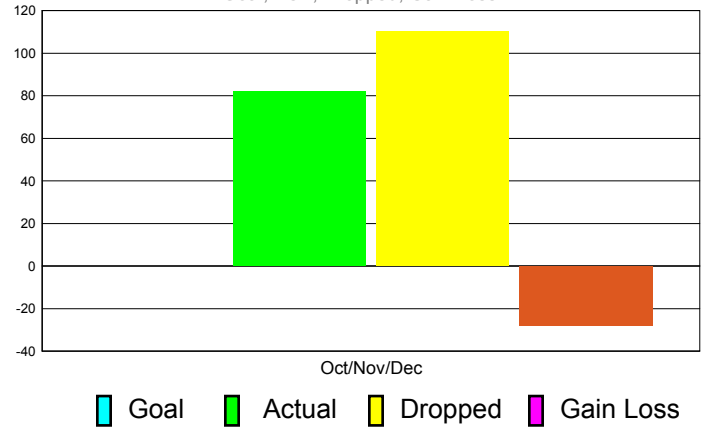

Membership Results 2011-2012

Goal, New, Dropped, Gain/Loss