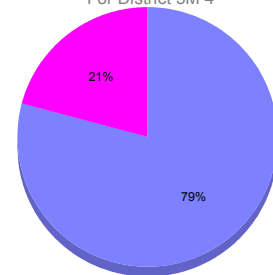

Goal, New, Dropped, Gain/Loss

Comparison of Membership Gain/Loss

Current Year Compared to the Previous Year

Gender Comparison 2010-2011

For District 5M 4

Oct/Nov/Dec
■ Male ■ Female